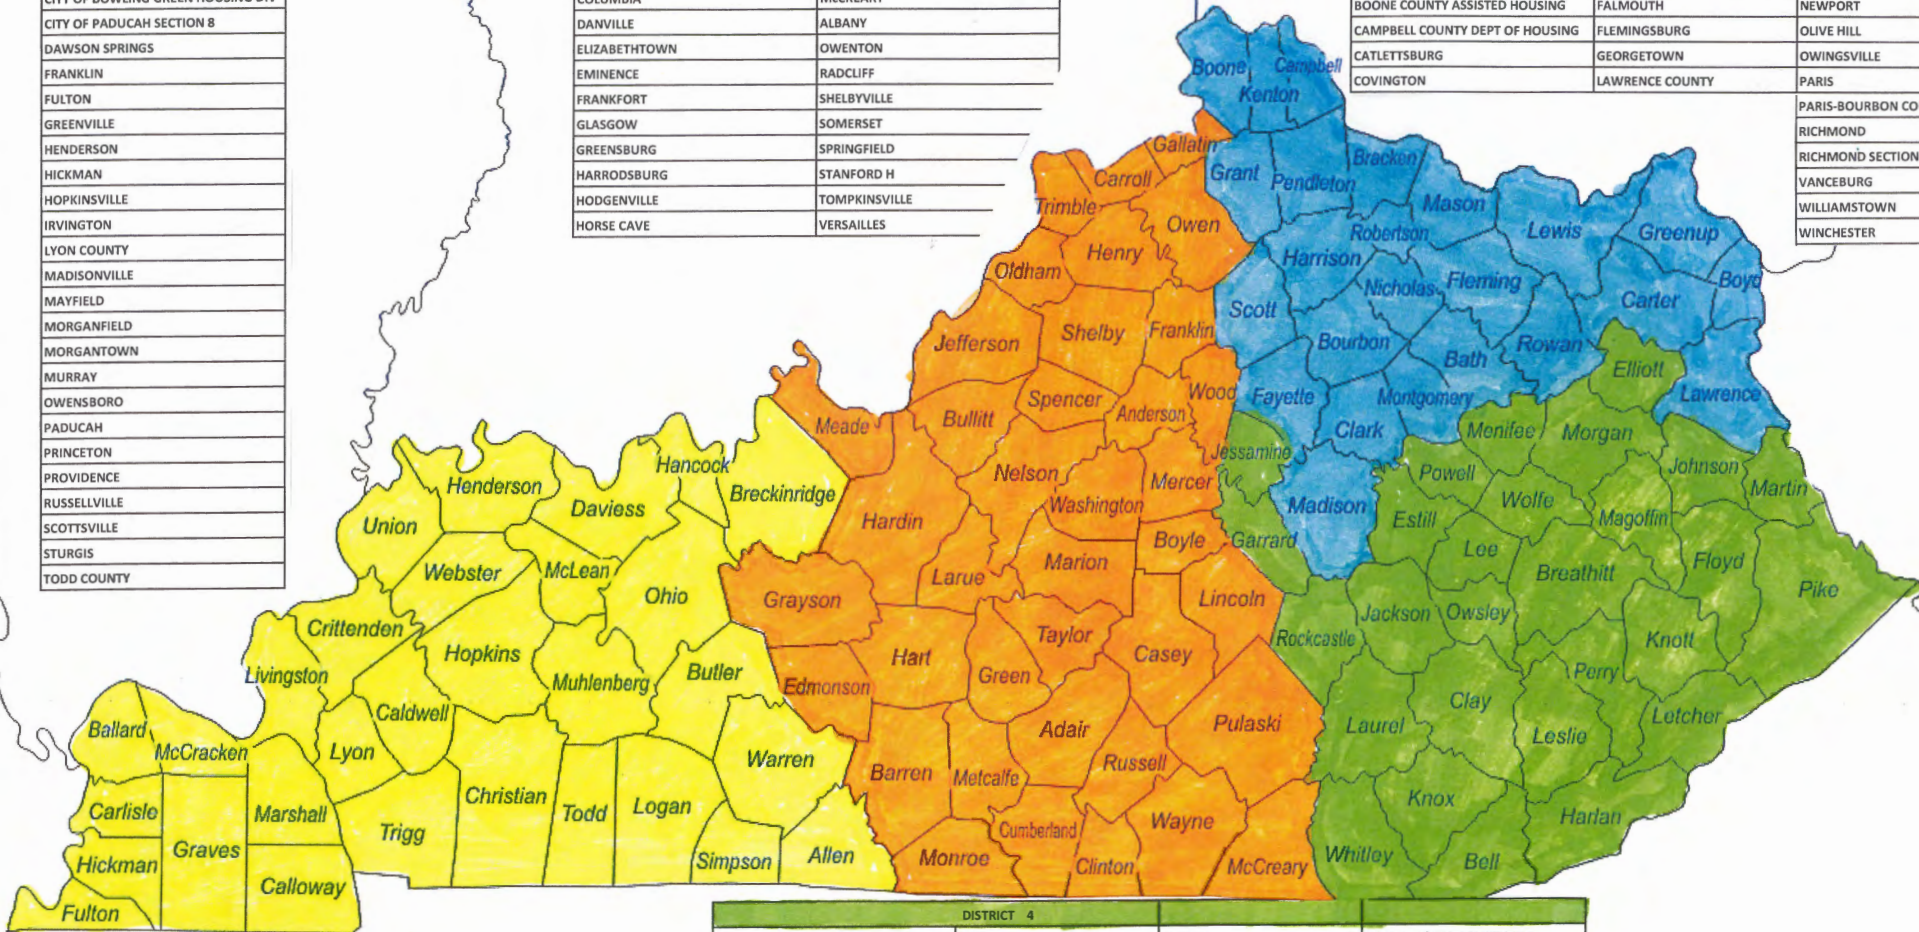

District 1
BEAVER DAM
BENTON
BOWLING GREEN
CADIZ
CENTRAL CITY
CITY OF BOWLING GREEN HOUSING DIV
CITY OF PADUCAH SECTION 8
DAWSON SPRINGS
FRANKLIN
FULTON
GREENVILLE
HENDERSON
HICKMAN
HOPKINSVILLE
IRVINGTON
LYON COUNTY
MADISONVILLE
MAYFIELD
MORGANFIELD
MORGANTOWN
MURRAY
OWENSBORO
PADUCAH
PRINCETON
PROVIDENCE
RUSSELLVILLE
SCOTTSVILLE
STURGIS
TODD COUNTY

DISTRICT 2	
ALBANY	KENTUCKY HOUSING CORPORATION
BARDSTOWN	LAKE CUMBERLAND HOUSING AGENCY
BURKESVILLE	LEBANON
CAMPBELLSVILLE HOUSING & REDE	LIBERTY
CARROLLTON	LOUISVILLE
COLUMBIA	MC CREARY
DANVILLE	ALBANY
ELIZABETHTOWN	OWENTON
EMINENCE	RADCLIFF
FRANKFORT	SHELBYVILLE
GLASGOW	SOMERSET
GREENSBURG	SPRINGFIELD
HARRODSBURG	STANFORD H
HODGENVILLE	TOMPKINSVILLE
HORSE CAVE	VERSAILLES

DISTRICT 3		
APPALACHIAN FOOTHILLS	COVINGTON SECTION 8	LEXINGTON-FAYETTE URBAN CHA
ASHLAND (CITY OF) CDA/PHA	CYNTHIANA	MAYSVILLE
ASHLAND	DAYTON	MOREHEAD
BEREA	DRY RIDGE	MT STERLING
BOONE COUNTY ASSISTED HOUSING	FALMOUTH	NEWPORT
CAMPBELL COUNTY DEPT OF HOUSING	FLEMINGSBURG	OLIVE HILL
CATLETTSBURG	GEORGETOWN	OWINGSVILLE
COVINGTON	LAWRENCE COUNTY	PARIS
		PARIS-BOURBON COUNTY CDA
		RICHMOND
		RICHMOND SECTION 8
		VANCEBURG
		WILLIAMSTOWN
		WINCHESTER

DISTRICT 4			
BARBOURVILLE URBAN RENEWAL & CDA	IRVINE	MCKEE	PINEVILLE/BELL COUNTY CDA
BEATTYVILLE	JACKSON	MIDDLESBOROUGH	PRESTONSBURG
CORBIN	KNOTT COUNTY	MT VERNON	SALYERSVILLE/MAGOFFIN COUNTY
CUMBERLAND	LANCASTER	NICHOLASVILLE	STANTON
CUMBERLAND VALLEY REGIONAL	LAUREL COUNTY SECTION 8	PAINTSVILLE	WHITESBURG
FLOYD COUNTY	LONDON	PIKE COUNTY	WILLIAMSBURG
HARLAN	MANCHESTER	PIKEVILLE	
HAZARD	MARTIN	PINEVILLE	